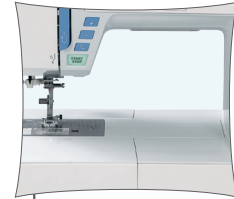

Skyline S5

LED Lights

Superior Feed System Plus

One-Step Needle Plate Conversion

**Ample Work Area:
8.25" x 13"**

Bobbin Winding Plate w/ Cutter

JANOME

WHAT'S NEXT

www.Janome.com

Skyline S5

Sewing

- 170 built-in stitches
- 10 one-step buttonholes
- Top loading full rotary hook bobbin
- 4 alphabets
- Superior feed system plus (SFS+)
- Automatic thread tension
- Built-in needle threader
- Snap-on presser feet
- Easy set bobbin
- Bobbin winding plate with cutter
- One-step needle plate conversion
- 7-piece feed dog
- Free arm
- Drop feed
- Start/stop button
- Speed control slider
- Locking stitch button
- Automatic thread cutter
- Easy reverse button
- Auto declutch bobbin winder
- Backlit LCD screen
- Maximum stitch width: 9mm
- Maximum stitch length: 5mm