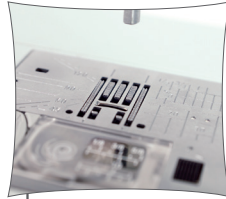

Skyline S5

LED Lights

Superior Feed System Plus

One-Step Needle Plate Conversion

**Ample Work Area:
8.25" x 13"**

Bobbin Winding Plate w/ Cutter

JANOME

WHAT'S NEXT

www.Janome.com

Skyline S5

Sewing

- 170 built-in stitches
- 10 one-step buttonholes
- Top loading full rotary hook bobbin
- 4 alphabets
- Superior feed system plus (SFS+)
- Automatic thread tension
- Built-in needle threader
- Snap-on presser feet
- Easy set bobbin
- Bobbin winding plate with cutter
- One-step needle plate conversion
- 7-piece feed dog
- Free arm
- Drop feed
- Start/stop button
- Speed control slider
- Locking stitch button
- Automatic thread cutter
- Easy reverse button
- Auto declutch bobbin winder
- Backlit LCD screen
- Maximum stitch width: 9mm
- Maximum stitch length: 5mm